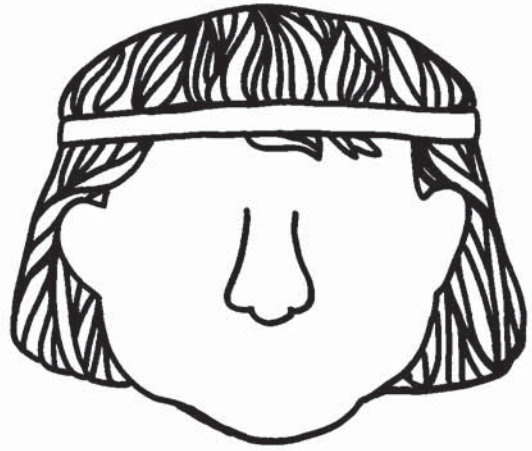

Due to confined space in the Pattern Section, some of the patterns have been reduced in size. They will need to be enlarged to use as designed.

Pattern — Unit 7 — Tearful eye with cross

Pattern — Unit 7 — Disciple's face

**Pattern 7a — Loaves and fishes**

**Pattern 7b — Palm branch**

**Pattern 7b — Crown**

Pattern 7b — Jerusalem street scene and Jesus finger puppet

Pattern 7d — Easter mobile

Soldier

Jesus

Pattern 7e — Resurrection morning