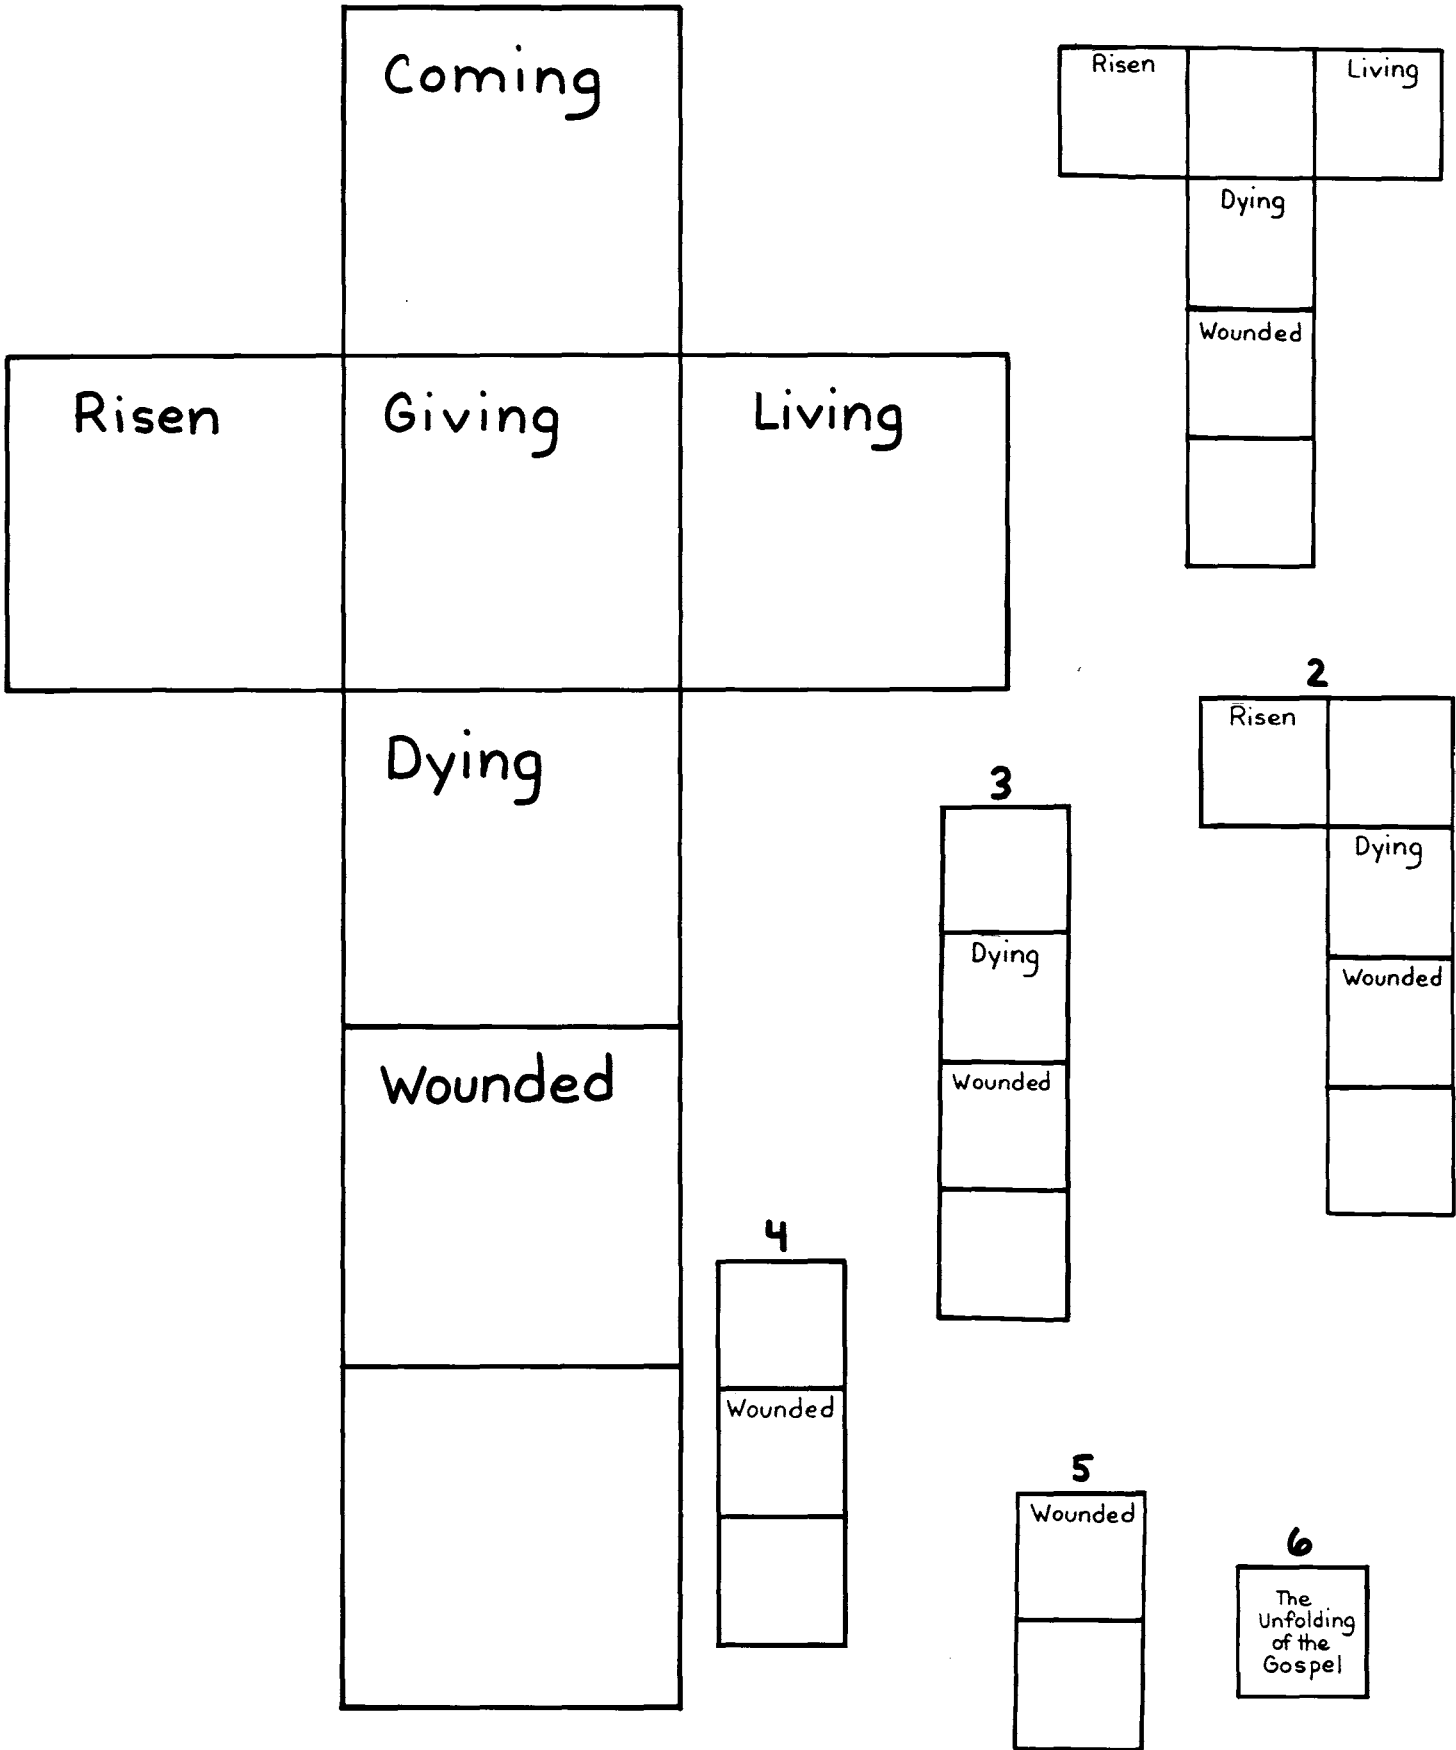

Due to confined space in the Pattern Section, some of the patterns have been reduced in size. They will need to be enlarged to use as designed.

Pattern — Unit 7 — Tearful eye with cross

Pattern — Unit 7 — Disciple's face

**Pattern 7a — Loaves and fishes**

**Pattern 7b — Palm branch**

**Pattern 7b — Crown**

Pattern 7b — Jerusalem street scene and Jesus finger puppet

Pattern 7d — Easter mobile

Soldier

Jesus

Pattern 7e — Resurrection morning