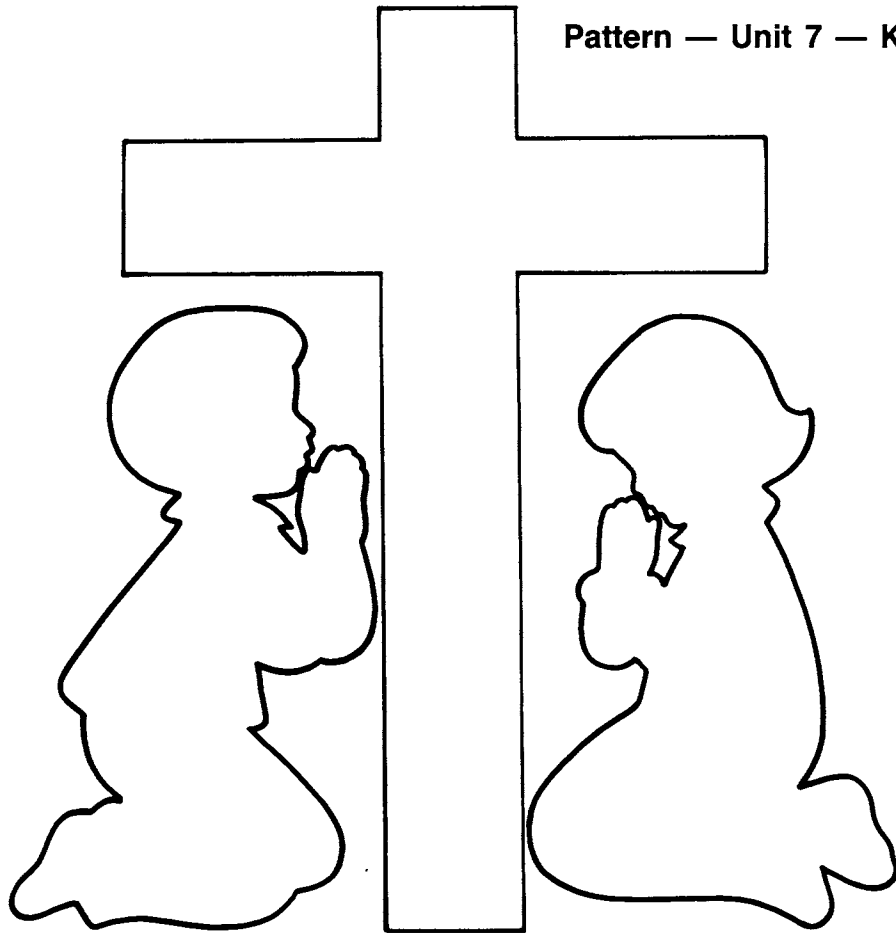

Due to confined space in the Pattern Section, some of the patterns have been reduced in size. They will need to be enlarged to use as designed.

Pattern — Unit 7 — Tearful eye with cross

Pattern — Unit 7 — Disciple's face

**Pattern 7a — Loaves and fishes**

**Pattern 7b — Palm branch**

**Pattern 7b — Crown**

Pattern 7b — Jerusalem street scene and Jesus finger puppet

Pattern 7d — Easter mobile

Soldier

Jesus

Pattern 7e — Resurrection morning