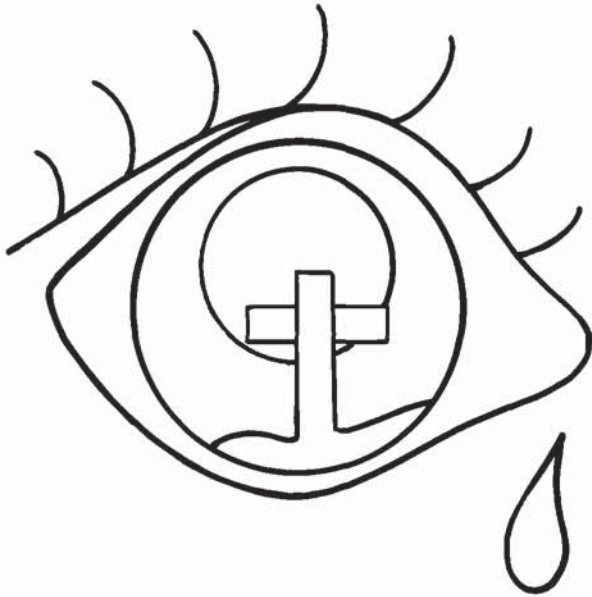

Due to confined space in the Pattern Section, some of the patterns have been reduced in size. They will need to be enlarged to use as designed.

Pattern — Unit 7 — Tearful eye with cross

Pattern — Unit 7 — Disciple's face

**Pattern 7a — Loaves and fishes**

**Pattern 7b — Palm branch**

**Pattern 7b — Crown**

Pattern 7b — Jerusalem street scene and Jesus finger puppet

Pattern 7d — Easter mobile

Soldier

Jesus

Pattern 7e — Resurrection morning