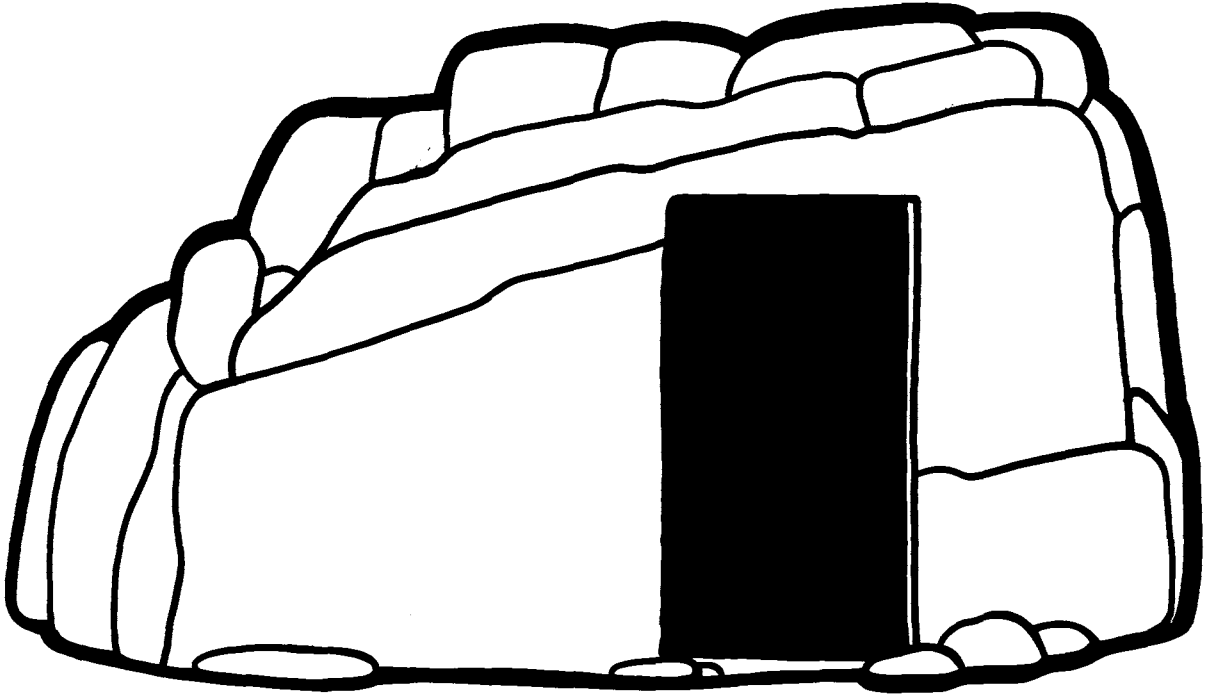

Due to confined space in the Pattern Section, some of the patterns have been reduced in size. They will need to be enlarged to use as designed.

Pattern — Unit 7 — Tearful eye with cross

Pattern — Unit 7 — Disciple's face

**Pattern 7a — Loaves and fishes**

**Pattern 7b — Palm branch**

**Pattern 7b — Crown**

Pattern 7b — Jerusalem street scene and Jesus finger puppet

Pattern 7d — Easter mobile

Soldier

Jesus

Pattern 7e — Resurrection morning