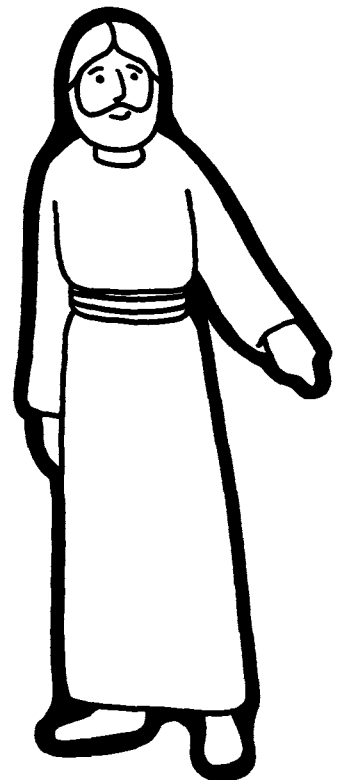

Due to confined space in the Pattern Section, some of the patterns have been reduced in size. They will need to be enlarged to use as designed.

Pattern — Unit 7 — Tearful eye with cross

Pattern — Unit 7 — Disciple's face

**Pattern 7a — Loaves and fishes**

**Pattern 7b — Palm branch**

**Pattern 7b — Crown**

Pattern 7b — Jerusalem street scene and Jesus finger puppet

Pattern 7d — Easter mobile

Soldier

Jesus

Pattern 7e — Resurrection morning