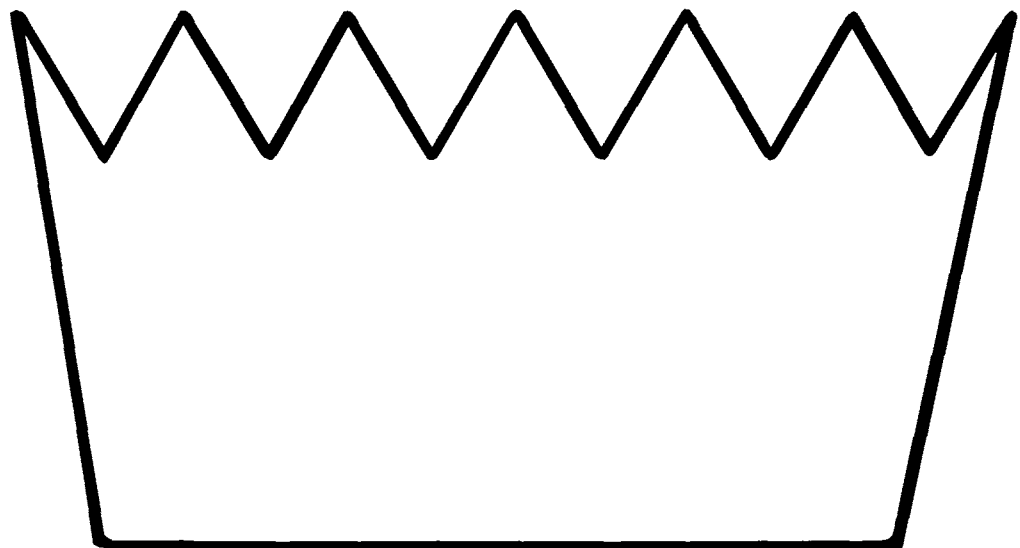

Due to confined space in the Pattern Section, some of the patterns have been reduced in size. They will need to be enlarged to use as designed.

Pattern — Unit 7 — Tearful eye with cross

Pattern — Unit 7 — Disciple's face

**Pattern 7a — Loaves and fishes**

**Pattern 7b — Palm branch**

**Pattern 7b — Crown**

Pattern 7b — Jerusalem street scene and Jesus finger puppet

Pattern 7d — Easter mobile

Soldier

Jesus

Pattern 7e — Resurrection morning