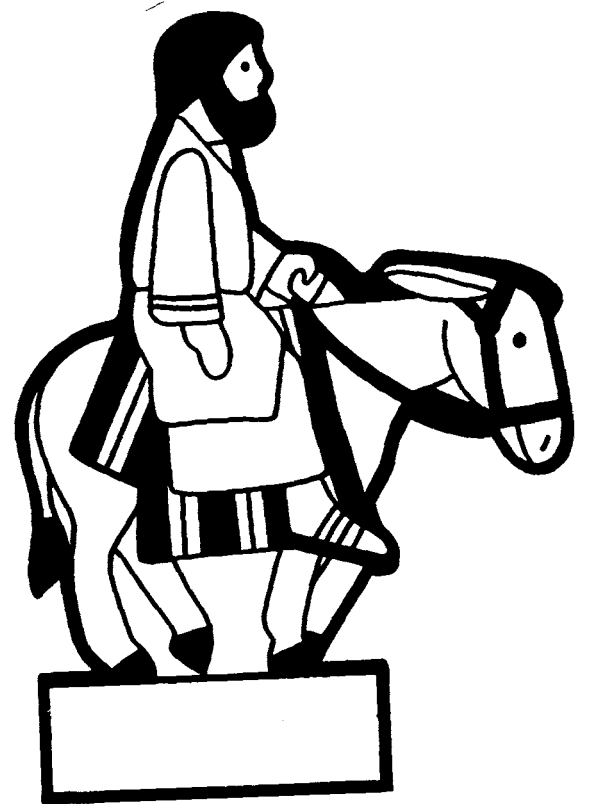

Due to confined space in the Pattern Section, some of the patterns have been reduced in size. They will need to be enlarged to use as designed.

Pattern — Unit 7 — Tearful eye with cross

Pattern — Unit 7 — Disciple's face

**Pattern 7a — Loaves and fishes**

**Pattern 7b — Palm branch**

**Pattern 7b — Crown**

Pattern 7b — Jerusalem street scene and Jesus finger puppet

Pattern 7d — Easter mobile

Soldier

Jesus

Pattern 7e — Resurrection morning