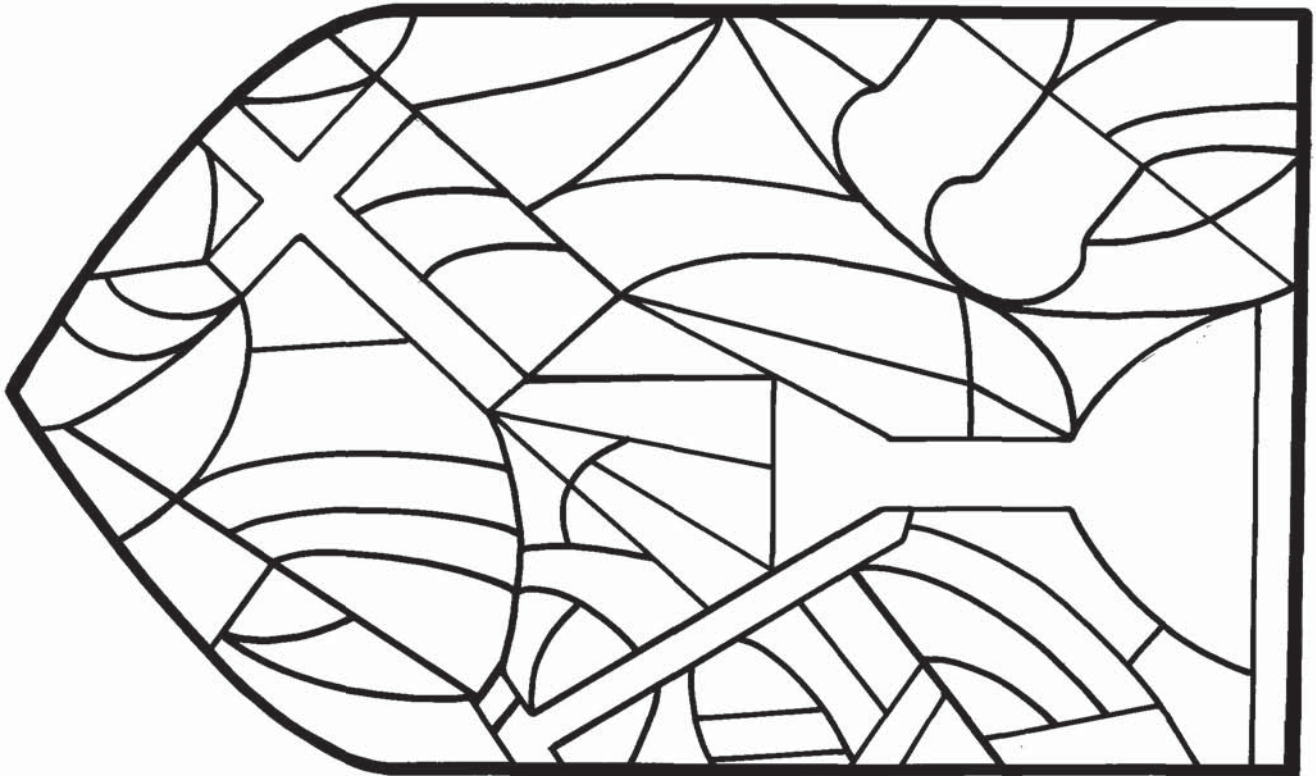

Due to confined space in the Pattern Section, some of the patterns have been reduced in size. They will need to be enlarged to use as designed.

Pattern — Unit 7 — Tearful eye with cross

Pattern — Unit 7 — Disciple's face

**Pattern 7a — Loaves and fishes**

**Pattern 7b — Palm branch**

**Pattern 7b — Crown**

Pattern 7b — Jerusalem street scene and Jesus finger puppet

Pattern 7d — Easter mobile

Soldier

Jesus

Pattern 7e — Resurrection morning